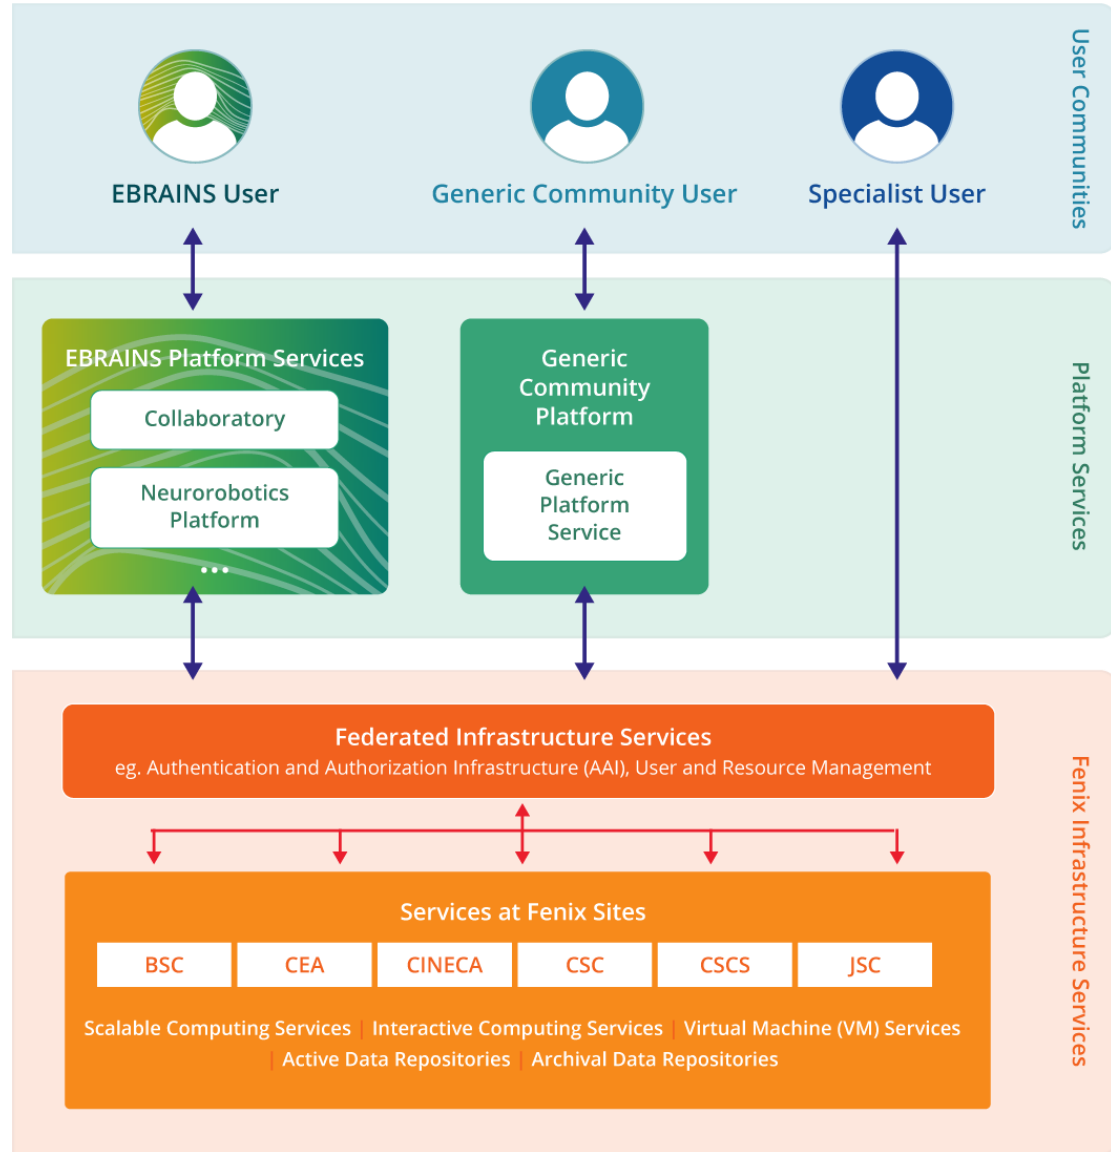

■ CSCS (Lugano, CH)

■ JSC (Jülich, DE)

# Introduction: Fenix & ICEI

- Layered approach for e-infrastructure service provisioning:

HBP Platform/EBRAINS Services that build on/use Fenix Infrastructure Services

Fenix Infrastructure Services for HBP and European researchers

## ■ Scalable Computing Services

- Massively parallel HPC systems - **supercomputers** - that are suitable for highly parallel brain simulations or for high-throughput data analysis tasks

## ■ Active Data Repositories

- **Site-local** data repositories for **storing temporary** slave replicas of large data sets